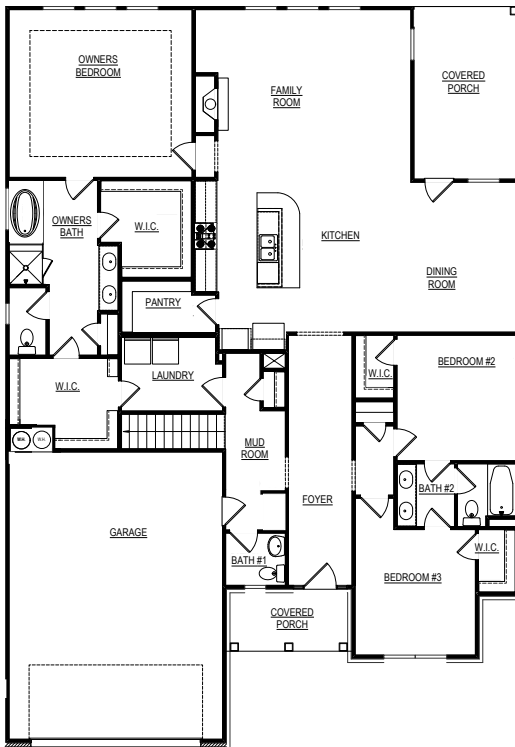

OPTIONAL BUILT-INS AT FAMILY ROOM

OPTIONAL PATIO DOOR

OPTIONAL PATIO/DECK-GAME DAY

OPTIONAL BENCH & LOCKERS AT MUD ROOM

OPTIONAL DESK AT MUD ROOM

OPTIONAL LAUNDRY CABINETS

OPTIONAL OWNERS BATH #1

OPTIONAL OWNERS BATH #2

OPTIONAL FAMILY ROOM BUILT-INS

5.21.18 Artist Rendering and Floor Plan Graphics are for demonstration purposes only; Actual Construction Materials and Floor Plan May Vary per Community. Information believed accurate but not warranted. Prices and specifications subject to change without prior notice. Sales and marketing by Paran Realty.